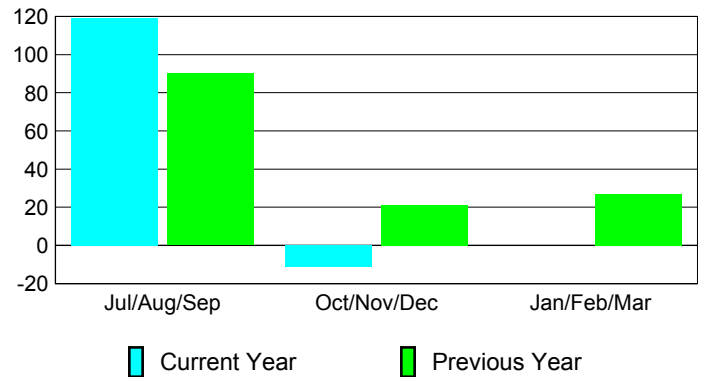

**Club Results 2012-2013**

Goal, New, Dropped, Gain/Loss

**Comparison of Club Gain/Loss**

Current Year Compared to the Previous Year

**YTD Status Quo Clubs 2012-2013**

Status Quo Clubs Compared to Status Quo Members

**MEMBERSHIP**

Membership Results  
2012-2013

Membership  
2011-2012

Month	Net Memb Goal	Actual New Memb	Actual Dropped Memb	Gain/Loss of Memb	Gain/Loss of Memb
Jul/Aug/Sep	0	191	-72	119	90
Oct/Nov/Dec	0	110	-121	-11	21
Jan/Feb/Mar	0				27
<b>Totals</b>	<b>0</b>	<b>301</b>	<b>-193</b>	<b>108</b>	<b>138</b>

**Membership Results 2012-2013**

Goal, New, Dropped, Gain/Loss

**Comparison of Membership Gain/Loss**

Current Year Compared to the Previous Year

**Gender Comparison 2012-2013**

Jul/Aug/Sep

Oct/Nov/Dec

Jan/Feb/Mar