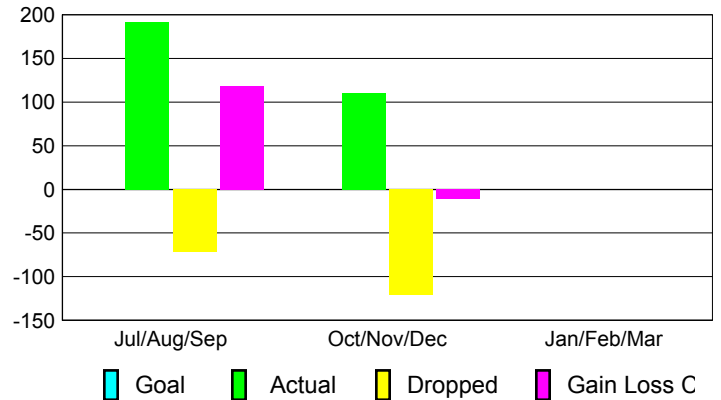

**Club Results 2012-2013**

Goal, New, Dropped, Gain/Loss

**Comparison of Club Gain/Loss**

Current Year Compared to the Previous Year

**YTD Status Quo Clubs 2012-2013**

Status Quo Clubs Compared to Status Quo Members

**MEMBERSHIP**

Membership Results  
2012-2013

Membership  
2011-2012

Month	Net Memb Goal	Actual New Memb	Actual Dropped Memb	Gain/Loss of Memb	Gain/Loss of Memb
Jul/Aug/Sep	0	191	-72	119	90
Oct/Nov/Dec	0	110	-121	-11	21
Jan/Feb/Mar	0				27
<b>Totals</b>	<b>0</b>	<b>301</b>	<b>-193</b>	<b>108</b>	<b>138</b>

**Membership Results 2012-2013**

Goal, New, Dropped, Gain/Loss

**Comparison of Membership Gain/Loss**

Current Year Compared to the Previous Year

**Gender Comparison 2012-2013**

Jul/Aug/Sep

Oct/Nov/Dec

Jan/Feb/Mar