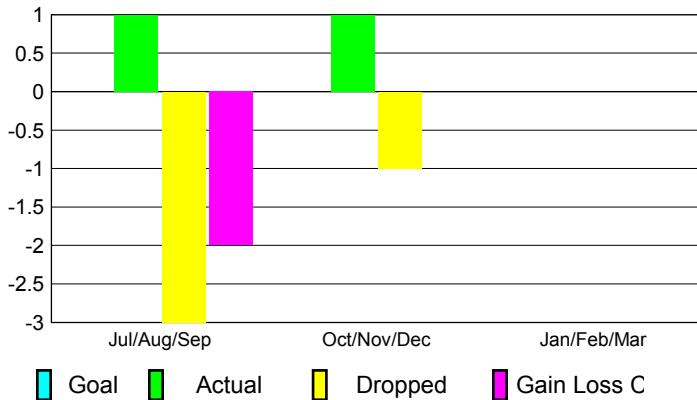

2012-2013 GMT Reports for District (or Undistricted) **District 355 B3**

GMT: **BYEONG-DEOK KIM**

Location: **REPUBLIC OF KOREA**

GMT CA: **5**

**CLUBS**

Club Results  
2012-2013

Clubs  
2011-2012

Month	New Club Goal	Actual New Clubs	Actual Dropped Clubs	Gain/Loss of Clubs	Gain/Loss of Clubs
Jul/Aug/Sep	0	1	-3	-2	0
Oct/Nov/Dec	0	1	-1	0	1
Jan/Feb/Mar	0				0
<b>Totals</b>	<b>0</b>	<b>2</b>	<b>-4</b>	<b>-2</b>	<b>1</b>

**Club Results 2012-2013**

Goal, New, Dropped, Gain/Loss

**Comparison of Club Gain/Loss**

Current Year Compared to the Previous Year

**YTD Status Quo Clubs 2012-2013**

Status Quo Clubs Compared to Status Quo Members