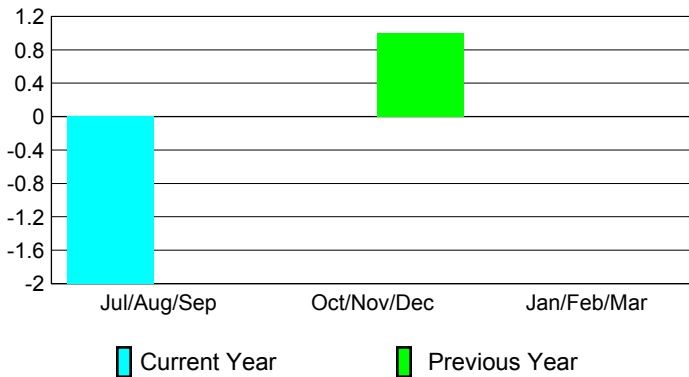

2012-2013 GMT Reports for District (or Undistricted) **District 355 B3**

GMT: **BYEONG-DEOK KIM**

Location: **REPUBLIC OF KOREA**

GMT CA: **5**

**CLUBS**

Club Results  
2012-2013

Clubs  
2011-2012

Month	New Club Goal	Actual New Clubs	Actual Dropped Clubs	Gain/Loss of Clubs	Gain/Loss of Clubs
Jul/Aug/Sep	0	1	-3	-2	0
Oct/Nov/Dec	0	1	-1	0	1
Jan/Feb/Mar	0				0
<b>Totals</b>	<b>0</b>	<b>2</b>	<b>-4</b>	<b>-2</b>	<b>1</b>

**Club Results 2012-2013**

Goal, New, Dropped, Gain/Loss

**Comparison of Club Gain/Loss**

Current Year Compared to the Previous Year

**YTD Status Quo Clubs 2012-2013**

Status Quo Clubs Compared to Status Quo Members